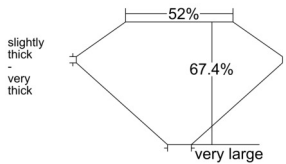

GIA®

FACSIMILE

GIA REPORT 6552327454

Verify this report at GIA.edu

GIA NATURAL DIAMOND DOSSIER®

May 25, 2026
GIA Report Number 6552327454
Shape and Cutting Style ..... Old Mine Brilliant
Measurements ..... 6.20 x 4.91 x 3.31 mm

GRADING RESULTS

Carat Weight ..... 0.84 carat
Color Grade L
Clarity Grade VS1

ADDITIONAL GRADING INFORMATION

Polish ..... Excellent
Symmetry ..... Excellent
Fluorescence ..... Faint
Clarity Characteristics..... Crystal, Pinpoint, Needle, Indented
Natural

Inscription(s): GIA 6552327454

PROPORTIONS

Profile not to actual proportions

GRADING SCALES

GIA COLOR SCALE		GIA CLARITY SCALE			
COLORLESS	D	VERY VERY SLIGHTLY INCLUDED	FLAWLESS		
	E		INTERNALLY FLAWLESS		
	F	VERY SLIGHTLY INCLUDED	VVS₁		
	G		VVS₂		
	H		VS₁		
	NEAR COLORLESS	I	SLIGHTLY INCLUDED	VS₂	
		J		SI₁	
		FAINT	K	INCLUDED	SI₂
			L		I₁
			M		I₂
VERT LIGHT	N		INCLUDED	I₃	
	O				
	P				
	Q				
	LIGHT	R			
		S			
T					
U					
V					
W					
X					
Y					
Z