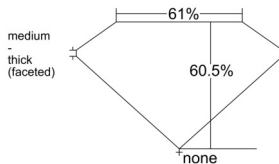

GIA®

FACSIMILE

GIA REPORT 6552343232

Verify this report at GIA.edu

GIA NATURAL DIAMOND DOSSIER®

May 27, 2026
GIA Report Number 6552343232
Shape and Cutting Style ..... Oval Brilliant
Measurements ..... 6.83 x 4.81 x 2.91 mm

GRADING RESULTS

Carat Weight ..... 0.60 carat
Color Grade ..... K
Clarity Grade VVS1

ADDITIONAL GRADING INFORMATION

Polish ..... Excellent
Symmetry ..... Excellent
Fluorescence ..... None
Clarity Characteristics ..... Feather
Inscription(s): GIA 6552343232

PROPORTIONS

Profile not to actual proportions

GRADING SCALES

GIA COLOR SCALE		GIA CLARITY SCALE			
COLORLESS	D	VERY VERY SLIGHTLY INCLUDED	FLAWLESS		
	E		INTERNALLY FLAWLESS		
	F	VERY SLIGHTLY INCLUDED	VVS₁		
	G		VVS₂		
	H		VS₁		
	NEAR COLORLESS	I	SLIGHTLY INCLUDED	VS₂	
		J		SI₁	
		FAINT	K	INCLUDED	SI₂
			L		I₁
			M		I₂
VERT LIGHT	N	LIGHT	I₃		
	O				
	P				
	Q				
	R