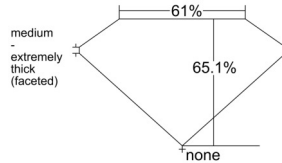

GIA®

FACSIMILE

GIA REPORT 6552347123

Verify this report at GIA.edu

GIA NATURAL DIAMOND DOSSIER®

May 26, 2026
GIA Report Number 6552347123
Shape and Cutting Style ..... Marquise Brilliant
Measurements ..... 7.68 x 4.11 x 2.68 mm

GRADING RESULTS

Carat Weight ..... 0.50 carat
Color Grade I
Clarity Grade VS2

ADDITIONAL GRADING INFORMATION

Polish ..... Excellent
Symmetry ..... Good
Fluorescence ..... None
Clarity Characteristics ..... Cloud, Crystal
Inscription(s): GIA 6552347123

PROPORTIONS

Profile not to actual proportions

GRADING SCALES

GIA COLOR SCALE		GIA CLARITY SCALE			
COLORLESS	D	VERY VERY SLIGHTLY INCLUDED	FLAWLESS		
	E		INTERNALLY FLAWLESS		
	F	VERY SLIGHTLY INCLUDED	VVS₁		
	G		VVS₂		
	H		VS₁		
	NEAR COLORLESS	I	SLIGHTLY INCLUDED	VS₂	
		J		SI₁	
		FAINT	K	INCLUDED	SI₂
			L		I₁
			M		I₂
VERT LIGHT	N	LIGHT	I₃		
	O				
	P				
	Q				
	R