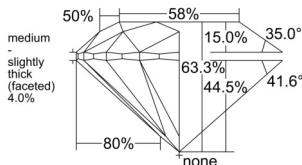

GIA®

FACSIMILE

GIA REPORT 6552347829

Verify this report at GIA.edu

GIA NATURAL DIAMOND DOSSIER®

May 26, 2026
GIA Report Number 6552347829
Shape and Cutting Style ..... Round Brilliant
Measurements ..... 5.87 - 5.91 x 3.73 mm

GRADING RESULTS

Carat Weight ..... 0.80 carat
Color Grade ..... F
Clarity Grade VS2
Cut Grade ..... Excellent

ADDITIONAL GRADING INFORMATION

Polish ..... Excellent
Symmetry ..... Excellent
Fluorescence ..... None
Clarity Characteristics ..... Cloud, Crystal
Inscription(s): GIA 6552347829

PROPORTIONS

GRADING SCALES

GIA COLOR SCALE

COLOREDNESS	D
	E
	F
	G
	H
	I
	J
NEAR COLORLESS	K
	L
Faint	M
	N
	O
	P
Very Light	Q
	R
	S
	T
	U
	V
Light	W
	X
	Y
	Z

GIA CLARITY SCALE

FLAWLESS	INTERNAL FLAWLESS	VERY VERY SLIGHTLY INCLUDED	VERY SLIGHTLY INCLUDED	SLIGHTLY INCLUDED	INCLUDED	FLAWLESS
						EXCELLENT
VVS₁	VVS₂	VS₁	VS₂	SI₁	SI₂	VERY GOOD
						GOOD
I₁	I₂	I₃				FAIR
						POOR

GIA CUT SCALE

EXCELLENT
VERY GOOD
GOOD
FAIR
POOR