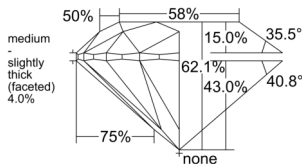

GIA®

FACSIMILE

GIA REPORT 6552348855

Verify this report at GIA.edu

GIA NATURAL DIAMOND DOSSIER®

May 27, 2026
GIA Report Number 6552348855
Shape and Cutting Style ..... Round Brilliant
Measurements ..... 4.77 - 4.80 x 2.97 mm

GRADING RESULTS

Carat Weight ..... 0.42 carat
Color Grade ..... F
Clarity Grade VS1
Cut Grade ..... Excellent

ADDITIONAL GRADING INFORMATION

Polish ..... Excellent
Symmetry ..... Excellent
Fluorescence ..... None
Clarity Characteristics ..... Cloud
Inscription(s): GIA 6552348855

PROPORTIONS

GRADING SCALES

GIA COLOR SCALE	GIA CLARITY SCALE	GIA CUT SCALE	
D	FLAWLESS	EXCELLENT	
E	INTERNALLY FLAWLESS		
F		VVS₁	VERY GOOD
G	VVS₂		
H	VS₁	GOOD	
I	VS₂		
J	SI₁	FAIR	
K	SI₂		
L	I₁	POOR	
M	I₂		
N	I₃		
O			
P			
Q			
R			
S			
T			
U			
V			
W			
X			
Y			
Z