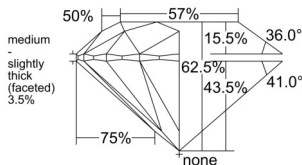

GIA®

FACSIMILE

GIA REPORT 6552362634

Verify this report at GIA.edu

GIA NATURAL DIAMOND DOSSIER®

May 28, 2026
GIA Report Number 6552362634
Shape and Cutting Style ..... Round Brilliant
Measurements ..... 4.58 - 4.60 x 2.87 mm

GRADING RESULTS

Carat Weight ..... 0.37 carat
Color Grade ..... F
Clarity Grade S11
Cut Grade ..... Excellent

ADDITIONAL GRADING INFORMATION

Polish ..... Excellent
Symmetry ..... Excellent
Fluorescence ..... None
Clarity Characteristics ..... Cloud
Inscription(s): GIA 6552362634

PROPORTIONS

GRADING SCALES

GIA COLOR SCALE	GIA CLARITY SCALE	GIA CUT SCALE
COLOURLESS	FLAWLESS	EXCELLENT
D	INTERNALLY FLAWLESS	
E	VVS₁	VERY GOOD
F		
G	VVS₂	
H	VS₁	GOOD
I		
J	VS₂	
K	SI₁	FAIR
L		
M	SI₂	
N	I₁	POOR
O		
P	I₂	
Q	I₃	
R		
S		
T		
U		
V		
W		
X		
Y		
Z