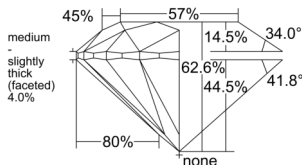

GIA®

FACSIMILE

GIA REPORT 6552362678

Verify this report at GIA.edu

GIA NATURAL DIAMOND DOSSIER®

May 27, 2026
GIA Report Number 6552362678
Shape and Cutting Style ..... Round Brilliant
Measurements ..... 5.52 - 5.55 x 3.46 mm

GRADING RESULTS

Carat Weight ..... 0.65 carat
Color Grade ..... G
Clarity Grade VS1
Cut Grade ..... Excellent

ADDITIONAL GRADING INFORMATION

Polish ..... Excellent
Symmetry ..... Excellent
Fluorescence ..... None
Clarity Characteristics..... Crystal, Cloud, Pinpoint
Inscription(s): GIA 6552362678

PROPORTIONS

Profile to actual proportions

GRADING SCALES

GIA COLOR SCALE

COLORLESS	D
	E
	F
	G
	H
	I
	J
NEAR COLORLESS	K
	L
	M
Faint	N
	O
	P
	Q
	R
	S
	T
	U
	V
	W
	X
	Y
Light	Z

GIA CLARITY SCALE

FLAWLESS	INTERNAL FLAWLESS	
		FLAWLESS
VERY VERY SLIGHTLY INCLUDED	VVS₁	
	VVS₂	
VERY SLIGHTLY INCLUDED	VS₁	
	VS₂	
SLIGHTLY INCLUDED	SI₁	
	SI₂	
INCLUDED	I₁	
	I₂	
	I₃	

GIA CUT SCALE

EXCELLENT
VERY GOOD
GOOD
FAIR
POOR