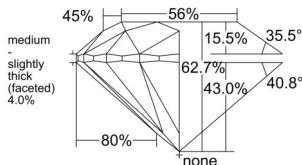

GIA®

FACSIMILE

GIA REPORT 6552364066

Verify this report at GIA.edu

GIA NATURAL DIAMOND DOSSIER®

May 29, 2026
GIA Report Number 6552364066
Shape and Cutting Style ..... Round Brilliant
Measurements ..... 4.78 - 4.81 x 3.00 mm

GRADING RESULTS

Carat Weight ..... 0.42 carat
Color Grade ..... F
Clarity Grade VVS1
Cut Grade ..... Excellent

ADDITIONAL GRADING INFORMATION

Polish ..... Excellent
Symmetry ..... Excellent
Fluorescence ..... None
Clarity Characteristics ..... Pinpoint, Cloud
Inscription(s): GIA 6552364066

PROPORTIONS

Profile to actual proportions

GRADING SCALES

GIA COLOR SCALE

COLORLESS	D
	E
	F
	G
	H
	I
	J
NEAR COLORLESS	K
	L
FAIN	M
	N
	O
	P
VERY LIGHT	Q
	R
	S
	T
	U
	V
	W
	X
	Y
LIGHT	Z

GIA CLARITY SCALE

FLAWLESS	INTERNAL FLAWLESS	
		FLAWLESS
VERY VERY SLIGHTLY INCLUDED	VVS₁	
	VVS₂	
VERY SLIGHTLY INCLUDED	VS₁	
	VS₂	
SLIGHTLY INCLUDED	SI₁	
	SI₂	
INCLUDED	I₁	
	I₂	
	I₃	

GIA CUT SCALE

EXCELLENT
VERY GOOD
GOOD
FAIR
POOR