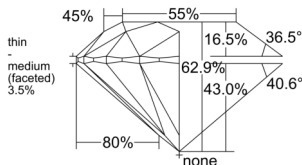

GIA®

FACSIMILE

GIA REPORT 6552364649

Verify this report at GIA.edu

GIA NATURAL DIAMOND DOSSIER®

May 28, 2026
GIA Report Number 6552364649
Shape and Cutting Style ..... Round Brilliant
Measurements ..... 4.67 - 4.71 x 2.95 mm

GRADING RESULTS

Carat Weight ..... 0.40 carat
Color Grade ..... F
Clarity Grade VS2
Cut Grade ..... Excellent

ADDITIONAL GRADING INFORMATION

Polish ..... Excellent
Symmetry ..... Excellent
Fluorescence ..... None
Clarity Characteristics ..... Crystal, Cloud
Inscription(s): GIA 6552364649

PROPORTIONS

GRADING SCALES

GIA COLOR SCALE

COLORLESS	D
	E
	F
	G
	H
	I
	J
NEAR COLORLESS	K
	L
FAIN	M
	N
	O
	P
	Q
	R
	S
	T
	U
	V
	W
	X
	Y
LIGHT	Z

GIA CLARITY SCALE

FLAWLESS	INTERNAL FLAWLESS	
		FLAWLESS
VERY VERY SLIGHTLY INCLUDED	VVS₁	
	VVS₂	
VERY SLIGHTLY INCLUDED	VS₁	
	VS₂	
SLIGHTLY INCLUDED	SI₁	
	SI₂	
INCLUDED	I₁	
	I₂	
	I₃	

GIA CUT SCALE

EXCELLENT
VERY GOOD
GOOD
FAIR
POOR