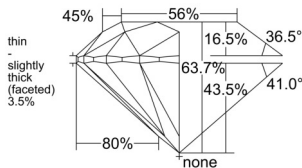

GIA®

FACSIMILE

GIA REPORT 6552366121

Verify this report at GIA.edu

GIA NATURAL DIAMOND DOSSIER®

May 28, 2026
GIA Report Number 6552366121
Shape and Cutting Style ..... Round Brilliant
Measurements ..... 5.30 - 5.35 x 3.39 mm

GRADING RESULTS

Carat Weight ..... 0.60 carat
Color Grade I
Clarity Grade S11
Cut Grade ..... Excellent

ADDITIONAL GRADING INFORMATION

Polish ..... Excellent
Symmetry ..... Very Good
Fluorescence ..... None
Clarity Characteristics ..... Crystal, Cloud
Inscription(s): GIA 6552366121

PROPORTIONS

Profile to actual proportions