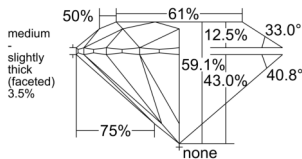

GIA®

FACSIMILE

GIA REPORT 6552368740

Verify this report at GIA.edu

GIA NATURAL DIAMOND DOSSIER®

May 27, 2026
GIA Report Number 6552368740
Shape and Cutting Style ..... Round Brilliant
Measurements ..... 5.09 - 5.12 x 3.02 mm

GRADING RESULTS

Carat Weight ..... 0.48 carat
Color Grade ..... H
Clarity Grade S11
Cut Grade ..... Excellent

ADDITIONAL GRADING INFORMATION

Polish ..... Excellent
Symmetry ..... Excellent
Fluorescence ..... None
Clarity Characteristics ..... Cloud, Crystal, Feather
Inscription(s): GIA 6552368740

PROPORTIONS

Profile to actual proportions

GRADING SCALES

GIA COLOR SCALE	GIA CLARITY SCALE	GIA CUT SCALE	
D	FLAWLESS	EXCELLENT	
E	INTERNALLY FLAWLESS		
F		VVS₁	VERY GOOD
G	VVS₂		
H	VS₁	GOOD	
I	VS₂		
J	S1₁	FAIR	
K	S1₂		
L	I₁	POOR	
M	I₂		
N	I₃		
O			
P			
Q			
R			
S			
T			
U			
V			
W			
X			
Y			
Z