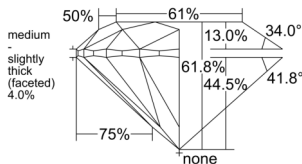

GIA®

FACSIMILE

GIA REPORT 6552372855

Verify this report at GIA.edu

GIA NATURAL DIAMOND DOSSIER®

May 29, 2026
GIA Report Number 6552372855
Shape and Cutting Style ..... Round Brilliant
Measurements ..... 4.27 - 4.29 x 2.64 mm

GRADING RESULTS

Carat Weight ..... 0.30 carat
Color Grade ..... K
Clarity Grade VVS1
Cut Grade ..... Excellent

ADDITIONAL GRADING INFORMATION

Polish ..... Excellent
Symmetry ..... Excellent
Fluorescence ..... Faint
Clarity Characteristics ..... Pinpoint
Inscription(s): GIA 6552372855

PROPORTIONS

Profile to actual proportions