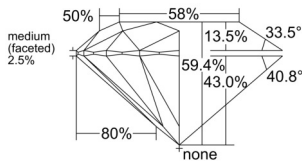

GIA®

FACSIMILE

GIA REPORT 6552376633

Verify this report at GIA.edu

GIA NATURAL DIAMOND DOSSIER®

June 02, 2026
GIA Report Number 6552376633
Shape and Cutting Style ..... Round Brilliant
Measurements ..... 5.17 - 5.19 x 3.08 mm

GRADING RESULTS

Carat Weight ..... 0.50 carat
Color Grade ..... E
Clarity Grade S11
Cut Grade ..... Excellent

ADDITIONAL GRADING INFORMATION

Polish ..... Excellent
Symmetry ..... Excellent
Fluorescence ..... None
Clarity Characteristics ..... Cloud, Feather
Inscription(s): GIA 6552376633

PROPORTIONS

Profile to actual proportions

GRADING SCALES

GIA COLOR SCALE	GIA CLARITY SCALE	GIA CUT SCALE	
D	FLAWLESS	EXCELLENT	
E	INTERNALLY FLAWLESS		
F		VVS₁	VERY GOOD
G	VVS₂		
H	VS₁	GOOD	
I	VS₂		
J	S1₁	FAIR	
K	S1₂		
L	I₁	POOR	
M	I₂		
N	I₃		
O			
P			
Q			
R			
S			
T			
U			
V			
W			
X			
Y			
Z