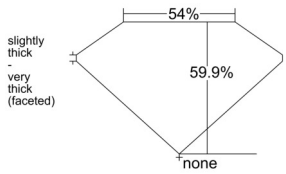

GIA®

FACSIMILE

GIA REPORT 6552378230

Verify this report at GIA.edu

GIA NATURAL DIAMOND DOSSIER®

May 28, 2026
GIA Report Number 6552378230
Shape and Cutting Style ..... Heart Brilliant
Measurements ..... 4.72 x 5.50 x 3.30 mm

GRADING RESULTS

Carat Weight ..... 0.50 carat
Color Grade ..... D
Clarity Grade VS2

ADDITIONAL GRADING INFORMATION

Polish ..... Excellent
Symmetry ..... Very Good
Fluorescence ..... None
Clarity Characteristics..... Crystal, Feather
Inscription(s): GIA 6552378230

PROPORTIONS

GRADING SCALES

GIA COLOR SCALE		GIA CLARITY SCALE			
COLORLESS	D	VERY VERY SLIGHTLY INCLUDED	FLAWLESS		
	E		INTERNALLY FLAWLESS		
	F		VVS₁		
	G		VVS₂		
	NEAR COLORLESS	H	VERY SLIGHTLY INCLUDED	VS₁	
		I		VS₂	
		FAINT	J	SLIGHTLY INCLUDED	SI₁
			K		SI₂
	L		I₁		
	M		I₂		
N	I₃				
O					
VERT LIGHT	P	INCLUDED			
	Q				
	R				
	S				
	T				
	U				
	V				
LIGHT	W				
	X				
	Y				
	Z