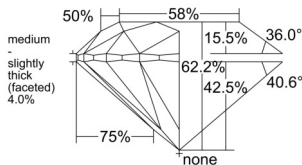

GIA®

FACSIMILE

GIA REPORT 6552382061

Verify this report at GIA.edu

GIA NATURAL DIAMOND DOSSIER®

May 29, 2026
GIA Report Number 6552382061
Shape and Cutting Style ..... Round Brilliant
Measurements ..... 5.86 - 5.91 x 3.66 mm

GRADING RESULTS

Carat Weight ..... 0.80 carat
Color Grade ..... H
Clarity Grade VS2
Cut Grade ..... Excellent

ADDITIONAL GRADING INFORMATION

Polish ..... Excellent
Symmetry ..... Very Good
Fluorescence ..... Strong Blue
Clarity Characteristics ..... Crystal
Inscription(s): GIA 6552382061

PROPORTIONS

Profile to actual proportions

GRADING SCALES

GIA COLOR SCALE	GIA CLARITY SCALE	GIA CUT SCALE	
D	FLAWLESS	EXCELLENT	
E	INTERNALLY FLAWLESS		
F		VVS₁	VERY GOOD
G	VVS₂		
H	VS₁	GOOD	
I	VS₂		
J	SI₁	FAIR	
K	SI₂		
L	I₁	POOR	
M			
N			
O	I₂		
P			
Q			
R	I₃		
S			
T			
U			
V			
W			
X			
Y			
Z