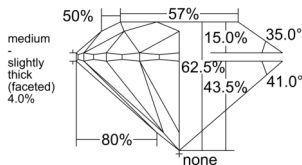

GIA®

FACSIMILE

GIA REPORT 6552384628

Verify this report at GIA.edu

GIA NATURAL DIAMOND DOSSIER®

May 30, 2026
GIA Report Number 6552384628
Shape and Cutting Style ..... Round Brilliant
Measurements ..... 5.68 - 5.70 x 3.56 mm

GRADING RESULTS

Carat Weight ..... 0.71 carat
Color Grade ..... F
Clarity Grade S11
Cut Grade ..... Excellent

ADDITIONAL GRADING INFORMATION

Polish ..... Excellent
Symmetry ..... Excellent
Fluorescence ..... None
Clarity Characteristics ..... Cloud, Crystal
Inscription(s): GIA 6552384628

PROPORTIONS

GRADING SCALES

GIA COLOR SCALE	GIA CLARITY SCALE	GIA CUT SCALE	
D	FLAWLESS	EXCELLENT	
E	INTERNALLY FLAWLESS		
F		VVS₁	VERY GOOD
G	VVS₂		
H	VS₁	GOOD	
I	VS₂		
J	S1₁	FAIR	
K	S1₂		
L	I₁	POOR	
M	I₂		
N	I₃		
O			
P			
Q			
R			
S			
T			
U			
V			
W			
X			
Y			
Z