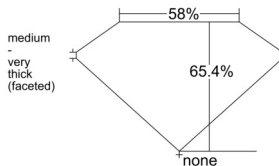

GIA®

FACSIMILE

GIA REPORT 6552386490

Verify this report at GIA.edu

GIA NATURAL DIAMOND DOSSIER®

May 29, 2026
GIA Report Number 6552386490
Shape and Cutting Style ..... Marquise Brilliant
Measurements ..... 7.15 x 3.86 x 2.53 mm

GRADING RESULTS

Carat Weight ..... 0.40 carat
Color Grade ..... D
Clarity Grade SI1

ADDITIONAL GRADING INFORMATION

Polish ..... Excellent
Symmetry ..... Excellent
Fluorescence ..... Medium Blue
Clarity Characteristics ..... Crystal, Cavity
Inscription(s): GIA 6552386490

PROPORTIONS

Profile not to actual proportions

GRADING SCALES

GIA COLOR SCALE		GIA CLARITY SCALE			
COLORLESS	D	VERY VERY SLIGHTLY INCLUDED	FLAWLESS		
	E		INTERNALLY FLAWLESS		
	F	VERY SLIGHTLY INCLUDED	VVS₁		
	G		VVS₂		
	H		VS₁		
	NEAR COLORLESS	I	SLIGHTLY INCLUDED	VS₂	
		J		SI₁	
		FAINT	K	INCLUDED	SI₂
			L		I₁
			M		I₂
VERT LIGHT	N	LIGHT	I₃		
	O				
	P				
	Q				
	R