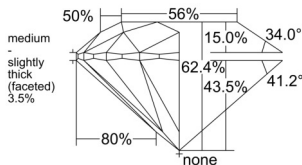

GIA®

FACSIMILE

GIA NATURAL DIAMOND DOSSIER®

June 01, 2026
GIA Report Number 6552389281
Shape and Cutting Style ..... Round Brilliant
Measurements ..... 4.44 - 4.47 x 2.78 mm

GRADING RESULTS

Carat Weight ..... 0.33 carat
Color Grade ..... G
Clarity Grade VS1
Cut Grade ..... Excellent

ADDITIONAL GRADING INFORMATION

Polish ..... Excellent
Symmetry ..... Excellent
Fluorescence ..... Faint
Clarity Characteristics ..... Cloud, Pinpoint
Inscription(s): GIA 6552389281

GIA REPORT 6552389281

Verify this report at GIA.edu

PROPORTIONS

GRADING SCALES

GIA COLOR SCALE	GIA CLARITY SCALE	GIA CUT SCALE	
D	FLAWLESS	EXCELLENT	
E	INTERNALLY FLAWLESS		
F		VVS₁	VERY GOOD
G	VVS₂		
H	VS₁	GOOD	
I	VS₂		
J	SI₁	FAIR	
K	SI₂		
L	I₁	POOR	
M			
N			
O	I₂		
P			
Q			
R	I₃		
S			
T			
U			
V			
W			
X			
Y			
Z