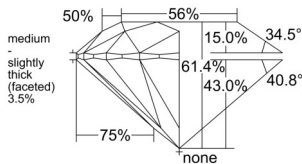

GIA®

FACSIMILE

GIA REPORT 6552390976

Verify this report at GIA.edu

GIA NATURAL DIAMOND DOSSIER®

May 30, 2026
GIA Report Number 6552390976
Shape and Cutting Style ..... Round Brilliant
Measurements ..... 5.52 - 5.55 x 3.40 mm

GRADING RESULTS

Carat Weight ..... 0.63 carat
Color Grade ..... F
Clarity Grade S11
Cut Grade ..... Excellent

ADDITIONAL GRADING INFORMATION

Polish ..... Excellent
Symmetry ..... Excellent
Fluorescence ..... None
Clarity Characteristics ..... Crystal
Inscription(s): GIA 6552390976

PROPORTIONS

Profile to actual proportions

GRADING SCALES

GIA COLOR SCALE

COLOURESS	D
	E
	F
	G
	H
	I
	J
NEAR COLOURESS	K
	L
FAIN	M
	N
	O
	P
	Q
VERY LIGHT	R
	S
	T
	U
	V
	W
	X
	Y
LIGHT	Z

GIA CLARITY SCALE

FLAWLESS	INTERNAL FLAWLESS	
		FLAWLESS
VERY VERY SLIGHTLY INCLUDED	VVS₁	
	VVS₂	
VERY SLIGHTLY INCLUDED	VS₁	
	VS₂	
SLIGHTLY INCLUDED	SI₁	
	SI₂	
INCLUDED	I₁	
	I₂	
	I₃	

GIA CUT SCALE

EXCELLENT
VERY GOOD
GOOD
FAIR
POOR