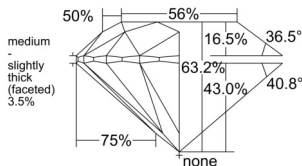

GIA®

FACSIMILE

GIA REPORT 6552396956

Verify this report at GIA.edu

GIA NATURAL DIAMOND DOSSIER®

June 02, 2026
GIA Report Number 6552396956
Shape and Cutting Style ..... Round Brilliant
Measurements ..... 5.62 - 5.66 x 3.56 mm

GRADING RESULTS

Carat Weight ..... 0.70 carat
Color Grade ..... F
Clarity Grade VS1
Cut Grade ..... Excellent

ADDITIONAL GRADING INFORMATION

Polish ..... Excellent
Symmetry ..... Excellent
Fluorescence ..... None
Clarity Characteristics ..... Feather, Pinpoint
Inscription(s): GIA 6552396956

PROPORTIONS

GRADING SCALES

GIA COLOR SCALE	GIA CLARITY SCALE	GIA CUT SCALE
COLOURLESS	FLAWLESS	EXCELLENT
D	INTERNALLY FLAWLESS	
E	VVS₁	VERY GOOD
F		
G	VS₁	GOOD
H		
I	SI₁	FAIR
J		
K	I₁	POOR
L		
M	I₂	
N		
O	I₃	
P		
Q		
R		
S		
T		
U		
V		
W		
X		
Y		
Z