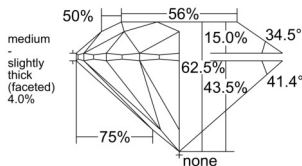

GIA®

FACSIMILE

GIA REPORT 6552407086

Verify this report at GIA.edu

GIA NATURAL DIAMOND DOSSIER®

June 03, 2026
GIA Report Number 6552407086
Shape and Cutting Style ..... Round Brilliant
Measurements ..... 4.24 - 4.28 x 2.67 mm

GRADING RESULTS

Carat Weight ..... 0.30 carat
Color Grade ..... G
Clarity Grade VS1
Cut Grade ..... Excellent

ADDITIONAL GRADING INFORMATION

Polish ..... Very Good
Symmetry ..... Very Good
Fluorescence ..... None
Clarity Characteristics..... Crystal, Feather, Pinpoint
Inscription(s): GIA 6552407086

PROPORTIONS

Profile to actual proportions