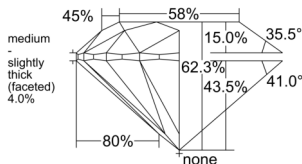

GIA®

FACSIMILE

GIA REPORT 6552407142

Verify this report at GIA.edu

GIA NATURAL DIAMOND DOSSIER®

June 03, 2026
GIA Report Number 6552407142
Shape and Cutting Style ..... Round Brilliant
Measurements ..... 4.35 - 4.36 x 2.71 mm

GRADING RESULTS

Carat Weight ..... 0.31 carat
Color Grade ..... F
Clarity Grade S11
Cut Grade ..... Excellent

ADDITIONAL GRADING INFORMATION

Polish ..... Excellent
Symmetry ..... Excellent
Fluorescence ..... None
Clarity Characteristics ..... Feather, Cloud
Inscription(s): GIA 6552407142

PROPORTIONS

Profile to actual proportions

GRADING SCALES

GIA COLOR SCALE

COLORESS	D
	E
	F
	G
	H
	I
	J
NEAR COLORESS	K
	L
FANIT	M
	N
	O
	P
VERY LIGHT	Q
	R
	S
	T
	U
	V
	W
	X
	Y
LIGHT	Z

GIA CLARITY SCALE

FLAWLESS	VERY VERY SLIGHTLY INCLUDED	VS₁	VS₂	SI₁	SI₂	I₁	I₂	I₃			
									VERY SLIGHTLY INCLUDED	SLIGHTLY INCLUDED	INCLUDED

GIA CUT SCALE

EXCELLENT
VERY GOOD
GOOD
FAIR
POOR