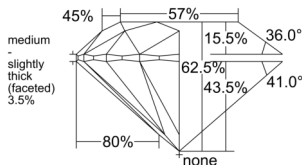

GIA®

FACSIMILE

GIA REPORT 6552409678

Verify this report at GIA.edu

GIA NATURAL DIAMOND DOSSIER®

June 03, 2026
GIA Report Number 6552409678
Shape and Cutting Style ..... Round Brilliant
Measurements ..... 3.91 - 3.93 x 2.45 mm

GRADING RESULTS

Carat Weight ..... 0.23 carat
Color Grade ..... F
Clarity Grade VS1
Cut Grade ..... Excellent

ADDITIONAL GRADING INFORMATION

Polish ..... Excellent
Symmetry ..... Excellent
Fluorescence ..... None
Clarity Characteristics ..... Cloud
Inscription(s): GIA 6552409678

PROPORTIONS

GRADING SCALES

GIA COLOR SCALE

COLOREDNESS	D
	E
	F
	G
	H
	I
	J
NEAR COLORLESS	K
	L
Faint	M
	N
	O
	P
	Q
	R
	S
	T
	U
	V
	W
	X
	Y
Light	Z

GIA CLARITY SCALE

FLAWLESS	INTERNAL FLAWLESS	VERY VERY SLIGHTLY INCLUDED	VERY SLIGHTLY INCLUDED	SLIGHTLY INCLUDED	INCLUDED	FLAWLESS
						EXCELLENT
VVS₁	VVS₂	VS₁	VS₂	SI₁	SI₂	VERY GOOD
						GOOD
I₁	I₂	I₃				FAIR
						POOR

GIA CUT SCALE

EXCELLENT
VERY GOOD
GOOD
FAIR
POOR