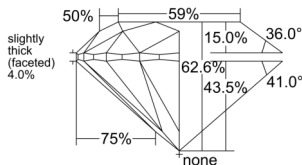

GIA®

FACSIMILE

GIA REPORT 6552410472

Verify this report at GIA.edu

GIA NATURAL DIAMOND DOSSIER®

June 03, 2026
GIA Report Number 6552410472
Shape and Cutting Style ..... Round Brilliant
Measurements ..... 5.86 - 5.90 x 3.68 mm

GRADING RESULTS

Carat Weight ..... 0.80 carat
Color Grade ..... D
Clarity Grade S11
Cut Grade ..... Excellent

ADDITIONAL GRADING INFORMATION

Polish ..... Excellent
Symmetry ..... Excellent
Fluorescence ..... None
Clarity Characteristics ..... Crystal, Cloud
Inscription(s): GIA 6552410472

PROPORTIONS

Profile to actual proportions

GRADING SCALES

GIA COLOR SCALE	GIA CLARITY SCALE	GIA CUT SCALE	
D	FLAWLESS	EXCELLENT	
E	INTERNALLY FLAWLESS		
F		VVS₁	VERY GOOD
G	VVS₂		
H	VS₁	GOOD	
I	VS₂		
J	S1₁	FAIR	
K	S1₂		
L	I₁	POOR	
M	I₂		
N	I₃		
O			
P			
Q			
R			
S			
T			
U			
V			
W			
X			
Y			
Z