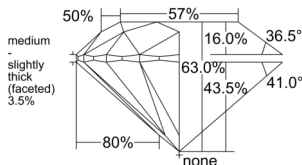

GIA®

FACSIMILE

GIA REPORT 6552410622

Verify this report at GIA.edu

GIA NATURAL DIAMOND DOSSIER®

June 03, 2026
GIA Report Number 6552410622
Shape and Cutting Style ..... Round Brilliant
Measurements ..... 5.61 - 5.66 x 3.55 mm

GRADING RESULTS

Carat Weight ..... 0.70 carat
Color Grade I
Clarity Grade S11
Cut Grade ..... Excellent

ADDITIONAL GRADING INFORMATION

Polish ..... Excellent
Symmetry ..... Excellent
Fluorescence ..... None
Clarity Characteristics..... Crystal, Cloud, Feather
Inscription(s): GIA 6552410622

PROPORTIONS

GRADING SCALES

GIA COLOR SCALE

COLORLESS	D
	E
	F
	G
	H
	I
	J
NEAR COLORLESS	K
	L
Faint	M
	N
	O
	P
Very Light	Q
	R
	S
	T
	U
	V
Light	W
	X
	Y
	Z

GIA CLARITY SCALE

FLAWLESS	VERY VERY SLIGHTLY INCLUDED	VVS₁	
			VVS₂
INTERNALLY FLAWLESS	VERY SLIGHTLY INCLUDED	VS₁	
		VS₂	
SLIGHTLY INCLUDED	INCLUDED	SI₁	
		SI₂	
I₁	I₂	I₃	

GIA CUT SCALE

EXCELLENT
VERY GOOD
GOOD
FAIR
POOR