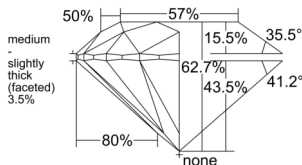

GIA®

FACSIMILE

GIA REPORT 6552411257

Verify this report at GIA.edu

GIA NATURAL DIAMOND DOSSIER®

June 04, 2026
GIA Report Number 6552411257
Shape and Cutting Style ..... Round Brilliant
Measurements ..... 4.41 - 4.43 x 2.77 mm

GRADING RESULTS

Carat Weight ..... 0.33 carat
Color Grade ..... F
Clarity Grade VS2
Cut Grade ..... Excellent

ADDITIONAL GRADING INFORMATION

Polish ..... Excellent
Symmetry ..... Excellent
Fluorescence ..... Medium Blue
Clarity Characteristics ..... Crystal
Inscription(s): GIA 6552411257

PROPORTIONS

GRADING SCALES

GIA COLOR SCALE	GIA CLARITY SCALE	GIA CUT SCALE	
D	FLAWLESS	EXCELLENT	
E	INTERNALLY FLAWLESS		
F		VVS₁	VERY GOOD
G	VVS₂		
H	VS₁	GOOD	
I	VS₂		
J	SI₁	FAIR	
K	SI₂		
L	I₁	POOR	
M	I₂		
N	I₃		
O			
P			
Q			
R			
S			
T			
U			
V			
W			
X			
Y			
Z