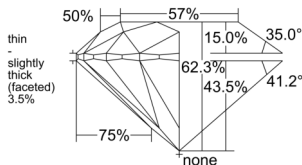

GIA®

FACSIMILE

GIA REPORT 6552412351

Verify this report at GIA.edu

GIA NATURAL DIAMOND DOSSIER®

June 03, 2026
GIA Report Number 6552412351
Shape and Cutting Style ..... Round Brilliant
Measurements ..... 5.07 - 5.11 x 3.17 mm

GRADING RESULTS

Carat Weight ..... 0.50 carat
Color Grade ..... F
Clarity Grade VS1
Cut Grade ..... Excellent

ADDITIONAL GRADING INFORMATION

Polish ..... Excellent
Symmetry ..... Excellent
Fluorescence ..... None
Clarity Characteristics..... Cloud, Needle, Pinpoint
Inscription(s): GIA 6552412351

PROPORTIONS

Profile to actual proportions

GRADING SCALES

GIA COLOR SCALE	GIA CLARITY SCALE	GIA CUT SCALE	
D	FLAWLESS	EXCELLENT	
E	INTERNALLY FLAWLESS		
F		VVS₁	VERY GOOD
G	VVS₂		
H	VS₁	GOOD	
I	VS₂		
J	SI₁	FAIR	
K	SI₂		
L	I₁	POOR	
M			
N			
O	I₂		
P			
Q			
R	I₃		
S			
T			
U			
V			
W			
X			
Y			
Z