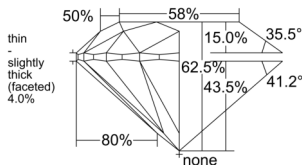

GIA®

FACSIMILE

GIA REPORT 6552412369

Verify this report at GIA.edu

GIA NATURAL DIAMOND DOSSIER®

June 03, 2026
GIA Report Number 6552412369
Shape and Cutting Style ..... Round Brilliant
Measurements ..... 6.22 - 6.27 x 3.90 mm

GRADING RESULTS

Carat Weight ..... 0.94 carat
Color Grade ..... D
Clarity Grade VVS1
Cut Grade ..... Excellent

ADDITIONAL GRADING INFORMATION

Polish ..... Excellent
Symmetry ..... Excellent
Fluorescence ..... Very Strong Blue
Clarity Characteristics ..... Internal Graining
Inscription(s): GIA 6552412369

PROPORTIONS

GRADING SCALES

GIA COLOR SCALE	GIA CLARITY SCALE	GIA CUT SCALE
COLOURLESS	FLAWLESS	EXCELLENT
D	INTERNALLY FLAWLESS	
E	VVS₁	VERY GOOD
F		
G	VS₁	GOOD
H		
I	SI₁	FAIR
J		
K	I₁	POOR
L		
M	I₂	
N		
O	I₃	
P		
Q		
R		
S		
T		
U		
V		
W		
X		
Y		
Z