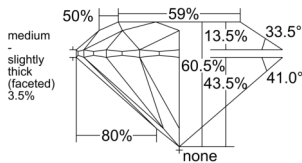

GIA®

FACSIMILE

GIA REPORT 6552412921

Verify this report at GIA.edu

GIA NATURAL DIAMOND DOSSIER®

June 03, 2026
GIA Report Number 6552412921
Shape and Cutting Style ..... Round Brilliant
Measurements ..... 4.11 - 4.13 x 2.49 mm

GRADING RESULTS

Carat Weight ..... 0.25 carat
Color Grade ..... F
Clarity Grade VS2
Cut Grade ..... Excellent

ADDITIONAL GRADING INFORMATION

Polish ..... Excellent
Symmetry ..... Excellent
Fluorescence ..... None
Clarity Characteristics ..... Cloud
Inscription(s): GIA 6552412921

PROPORTIONS

Profile to actual proportions