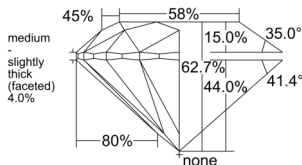

GIA®

FACSIMILE

GIA REPORT 6552412975

Verify this report at GIA.edu

GIA NATURAL DIAMOND DOSSIER®

June 03, 2026
GIA Report Number 6552412975
Shape and Cutting Style ..... Round Brilliant
Measurements ..... 4.72 - 4.73 x 2.97 mm

GRADING RESULTS

Carat Weight ..... 0.41 carat
Color Grade ..... E
Clarity Grade VVS2
Cut Grade ..... Excellent

ADDITIONAL GRADING INFORMATION

Polish ..... Excellent
Symmetry ..... Excellent
Fluorescence ..... None
Clarity Characteristics ..... Pinpoint
Inscription(s): GIA 6552412975

PROPORTIONS

Profile to actual proportions

GRADING SCALES

GIA COLOR SCALE

COLORLESS	D
	E
	F
	G
	H
	I
	J
NEAR COLORLESS	K
	L
FAIN	M
	N
	O
	P
VERY LIGHT	Q
	R
	S
	T
	U
	V
	W
	X
	Y
LIGHT	Z

GIA CLARITY SCALE

FLAWLESS	INTERNAL FLAWLESS	
		FLAWLESS
VERY VERY SLIGHTLY INCLUDED	VVS₁	
	VVS₂	
VERY SLIGHTLY INCLUDED	VS₁	
	VS₂	
SLIGHTLY INCLUDED	SI₁	
	SI₂	
INCLUDED	I₁	
	I₂	
	I₃	

GIA CUT SCALE

EXCELLENT
VERY GOOD
GOOD
FAIR
POOR