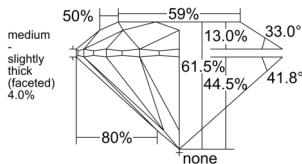

GIA®

FACSIMILE

GIA REPORT 6552413128

Verify this report at GIA.edu

GIA NATURAL DIAMOND DOSSIER®

June 03, 2026
GIA Report Number 6552413128
Shape and Cutting Style ..... Round Brilliant
Measurements ..... 5.14 - 5.16 x 3.17 mm

GRADING RESULTS

Carat Weight ..... 0.51 carat
Color Grade ..... F
Clarity Grade S11
Cut Grade ..... Excellent

ADDITIONAL GRADING INFORMATION

Polish ..... Excellent
Symmetry ..... Excellent
Fluorescence ..... None
Clarity Characteristics..... Feather, Cloud, Crystal
Inspection(s): GIA 6552413128

PROPORTIONS

Profile to actual proportions