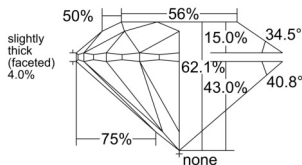

GIA®

FACSIMILE

GIA REPORT 6552414151

Verify this report at GIA.edu

GIA NATURAL DIAMOND DOSSIER®

June 03, 2026
GIA Report Number 6552414151
Shape and Cutting Style ..... Round Brilliant
Measurements ..... 5.04 - 5.08 x 3.14 mm

GRADING RESULTS

Carat Weight ..... 0.50 carat
Color Grade ..... F
Clarity Grade S11
Cut Grade ..... Excellent

ADDITIONAL GRADING INFORMATION

Polish ..... Excellent
Symmetry ..... Excellent
Fluorescence ..... None
Clarity Characteristics..... Crystal, Cloud, Feather
Inscription(s): GIA 6552414151

PROPORTIONS

Profile to actual proportions