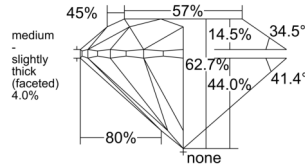

GIA®

FACSIMILE

GIA REPORT 6552414420

Verify this report at GIA.edu

GIA NATURAL DIAMOND DOSSIER®

June 03, 2026
GIA Report Number 6552414420
Shape and Cutting Style ..... Round Brilliant
Measurements ..... 5.96 - 6.00 x 3.75 mm

GRADING RESULTS

Carat Weight ..... 0.82 carat
Color Grade I
Clarity Grade S11
Cut Grade ..... Excellent

ADDITIONAL GRADING INFORMATION

Polish ..... Excellent
Symmetry ..... Excellent
Fluorescence ..... None
Clarity Characteristics..... Crystal, Cloud, Feather
Inscription(s): GIA 6552414420

PROPORTIONS

Profile to actual proportions

GRADING SCALES

GIA COLOR SCALE	GIA CLARITY SCALE	GIA CUT SCALE	
D	FLAWLESS	EXCELLENT	
E	INTERNALLY FLAWLESS		
F		VVS₁	VERY GOOD
G	VVS₂		
H	VS₁	GOOD	
I	VS₂		
J	S1₁	FAIR	
K	S1₂		
L	I₁	POOR	
M	I₂		
N	I₃		
O			
P			
Q			
R			
S			
T			
U			
V			
W			
X			
Y			
Z