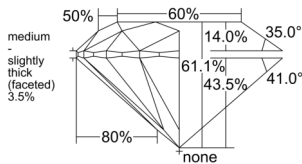

GIA®

FACSIMILE

GIA REPORT 6552418324

Verify this report at GIA.edu

GIA NATURAL DIAMOND DOSSIER®

June 03, 2026
GIA Report Number 6552418324
Shape and Cutting Style ..... Round Brilliant
Measurements ..... 4.30 - 4.32 x 2.63 mm

GRADING RESULTS

Carat Weight ..... 0.30 carat
Color Grade ..... G
Clarity Grade VVS1
Cut Grade ..... Excellent

ADDITIONAL GRADING INFORMATION

Polish ..... Excellent
Symmetry ..... Excellent
Fluorescence ..... None
Clarity Characteristics..... Cloud, Pinpoint, Feather, Indented
Natural

Inscription(s): GIA 6552418324

PROPORTIONS

Profile to actual proportions

GRADING SCALES

GIA COLOR SCALE	GIA CLARITY SCALE	GIA CUT SCALE	
D	FLAWLESS	EXCELLENT	
E	INTERNALLY FLAWLESS		
F		VVS₁	VERY GOOD
G	VVS₂		
H	VS₁	GOOD	
I	VS₂		
J	SI₁	FAIR	
K	SI₂		
L	I₁	POOR	
M	I₂		
N	I₃		
O			
P			
Q			
R			
S			
T			
U			
V			
W			
X			
Y			
Z