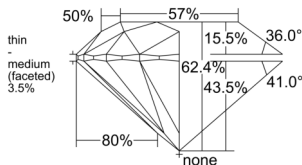

GIA®

FACSIMILE

GIA REPORT 6552422142

Verify this report at GIA.edu

GIA NATURAL DIAMOND DOSSIER®

June 08, 2026
GIA Report Number 6552422142
Shape and Cutting Style ..... Round Brilliant
Measurements ..... 4.77 - 4.80 x 2.99 mm

GRADING RESULTS

Carat Weight ..... 0.42 carat
Color Grade ..... J
Clarity Grade VS1
Cut Grade ..... Excellent

ADDITIONAL GRADING INFORMATION

Polish ..... Excellent
Symmetry ..... Excellent
Fluorescence ..... Medium Blue
Clarity Characteristics ..... Cloud
Inscription(s): GIA 6552422142

PROPORTIONS

GRADING SCALES

GIA COLOR SCALE	GIA CLARITY SCALE	GIA CUT SCALE	
D	FLAWLESS	EXCELLENT	
E	INTERNALLY FLAWLESS		
F		VVS₁	VERY GOOD
G	VVS₂		
H	VS₁	GOOD	
I	VS₂		
J	SI₁	FAIR	
K	SI₂		
L	I₁	POOR	
M			
N			
O	I₂		
P			
Q			
R	I₃		
S			
T			
U			
V			
W			
X			
Y			
Z