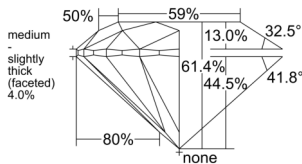

GIA®

FACSIMILE

GIA REPORT 6552422274

Verify this report at GIA.edu

GIA NATURAL DIAMOND DOSSIER®

June 08, 2026
GIA Report Number 6552422274
Shape and Cutting Style ..... Round Brilliant
Measurements ..... 4.36 - 4.39 x 2.69 mm

GRADING RESULTS

Carat Weight ..... 0.31 carat
Color Grade ..... F
Clarity Grade VS2
Cut Grade ..... Excellent

ADDITIONAL GRADING INFORMATION

Polish ..... Excellent
Symmetry ..... Excellent
Fluorescence ..... None
Clarity Characteristics ..... Cloud, Crystal
Inscription(s): GIA 6552422274

PROPORTIONS

Profile to actual proportions