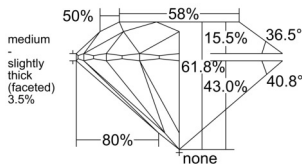

GIA®

FACSIMILE

GIA REPORT 6552425846

Verify this report at GIA.edu

GIA NATURAL DIAMOND DOSSIER®

June 04, 2026
GIA Report Number 6552425846
Shape and Cutting Style ..... Round Brilliant
Measurements ..... 5.06 - 5.10 x 3.14 mm

GRADING RESULTS

Carat Weight ..... 0.50 carat
Color Grade ..... G
Clarity Grade VVS2
Cut Grade ..... Excellent

ADDITIONAL GRADING INFORMATION

Polish ..... Excellent
Symmetry ..... Excellent
Fluorescence ..... None
Clarity Characteristics..... Pinpoint, Internal Graining
Inscription(s): GIA 6552425846

PROPORTIONS

GRADING SCALES

GIA COLOR SCALE

COLORLESS	D
	E
	F
	G
	H
	I
	J
NEAR COLORLESS	K
	L
FAIN	M
	N
	O
	P
VERY LIGHT	Q
	R
	S
	T
	U
	V
	W
	X
	Y
LIGHT	Z

GIA CLARITY SCALE

FLAWLESS	INTERNAL FLAWLESS	
		EXCELLENT
VERY VERY SLIGHTLY INCLUDED	VVS₁	
	VVS₂	
VERY SLIGHTLY INCLUDED	VS₁	
	VS₂	
SLIGHTLY INCLUDED	SI₁	
	SI₂	
INCLUDED	I₁	
	I₂	
	I₃	

GIA CUT SCALE

EXCELLENT
VERY GOOD
GOOD
FAIR
POOR