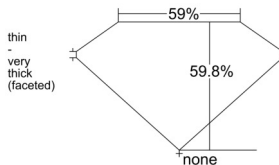

GIA®

FACSIMILE

GIA REPORT 6552426323

Verify this report at GIA.edu

GIA NATURAL DIAMOND DOSSIER®

June 10, 2026
GIA Report Number 6552426323
Shape and Cutting Style ..... Heart Brilliant
Measurements ..... 4.04 x 4.64 x 2.78 mm

GRADING RESULTS

Carat Weight ..... 0.30 carat
Color Grade ..... J
Clarity Grade VVS1

ADDITIONAL GRADING INFORMATION

Polish ..... Excellent
Symmetry ..... Excellent
Fluorescence ..... Faint
Clarity Characteristics ..... Pinpoint, Feather
Inscription(s): GIA 6552426323

PROPORTIONS

Profile not to actual proportions

GRADING SCALES

GIA COLOR SCALE		GIA CLARITY SCALE			
COLORLESS	D	VERY VERY SLIGHTLY INCLUDED	FLAWLESS		
	E		INTERNALLY FLAWLESS		
	F	VERY SLIGHTLY INCLUDED	VVS₁		
	G		VVS₂		
	H		VS₁		
	NEAR COLORLESS	I	SLIGHTLY INCLUDED	VS₂	
		J		SI₁	
		FAINT	K	INCLUDED	SI₂
			L		I₁
			M		I₂
VERT LIGHT	N		INCLUDED	I₃	
	O				
	P				
	Q				
	LIGHT		R		
		S			
		T			
U					
V					
W					
X					
Y					
Z