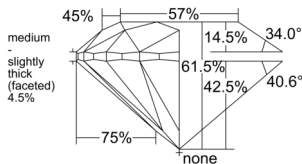

GIA®

FACSIMILE

GIA REPORT 6552427189

Verify this report at GIA.edu

GIA NATURAL DIAMOND DOSSIER®

June 04, 2026
GIA Report Number 6552427189
Shape and Cutting Style ..... Round Brilliant
Measurements ..... 4.49 - 4.53 x 2.78 mm

GRADING RESULTS

Carat Weight ..... 0.35 carat
Color Grade ..... K
Clarity Grade VS1
Cut Grade ..... Excellent

ADDITIONAL GRADING INFORMATION

Polish ..... Excellent
Symmetry ..... Excellent
Fluorescence ..... None
Clarity Characteristics..... Indented Natural, Pinpoint
Inscription(s): GIA 6552427189

PROPORTIONS

Profile to actual proportions