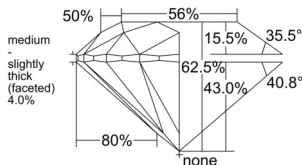

GIA®

FACSIMILE

GIA REPORT 6552427336

Verify this report at GIA.edu

GIA NATURAL DIAMOND DOSSIER®

June 04, 2026
GIA Report Number 6552427336
Shape and Cutting Style ..... Round Brilliant
Measurements ..... 4.27 - 4.29 x 2.68 mm

GRADING RESULTS

Carat Weight ..... 0.30 carat
Color Grade ..... K
Clarity Grade VVS1
Cut Grade ..... Excellent

ADDITIONAL GRADING INFORMATION

Polish ..... Excellent
Symmetry ..... Excellent
Fluorescence ..... None
Clarity Characteristics ..... Pinpoint
Inscription(s): GIA 6552427336

PROPORTIONS

Profile to actual proportions

GRADING SCALES

GIA COLOR SCALE

COLORLESS	D
	E
	F
	G
	H
	I
	J
NEAR COLORLESS	K
	L
FAIN	M
	N
	O
	P
VERY LIGHT	Q
	R
	S
	T
	U
	V
	W
	X
	Y
LIGHT	Z

GIA CLARITY SCALE

FLAWLESS	INTERNAL FLAWLESS	
		FLAWLESS
VERY VERY SLIGHTLY INCLUDED	VVS₁	
	VVS₂	
VERY SLIGHTLY INCLUDED	VS₁	
	VS₂	
SLIGHTLY INCLUDED	SI₁	
	SI₂	
INCLUDED	I₁	
	I₂	
	I₃	

GIA CUT SCALE

EXCELLENT
VERY GOOD
GOOD
FAIR
POOR