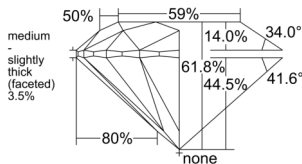

GIA®

FACSIMILE

GIA NATURAL DIAMOND DOSSIER®

June 05, 2026
GIA Report Number 6552427441
Shape and Cutting Style ..... Round Brilliant
Measurements ..... 4.35 - 4.36 x 2.69 mm

GRADING RESULTS

Carat Weight ..... 0.31 carat
Color Grade ..... J
Clarity Grade VVS1
Cut Grade ..... Excellent

ADDITIONAL GRADING INFORMATION

Polish ..... Excellent
Symmetry ..... Excellent
Fluorescence ..... None
Clarity Characteristics ..... Pinpoint, Feather
Inscription(s): GIA 6552427441

GIA REPORT 6552427441

Verify this report at GIA.edu

PROPORTIONS

Profile to actual proportions