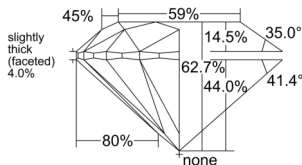

GIA®

FACSIMILE

GIA NATURAL DIAMOND DOSSIER®

June 04, 2026
GIA Report Number 6552427818
Shape and Cutting Style ..... Round Brilliant
Measurements ..... 4.32 - 4.34 x 2.71 mm

GRADING RESULTS

Carat Weight ..... 0.31 carat
Color Grade I
Clarity Grade VS1
Cut Grade ..... Excellent

ADDITIONAL GRADING INFORMATION

Polish ..... Excellent
Symmetry ..... Excellent
Fluorescence ..... None
Clarity Characteristics..... Crystal, Cloud, Needle, Pinpoint
Inscription(s): GIA 6552427818

GIA REPORT 6552427818

Verify this report at GIA.edu

PROPORTIONS

Profile to actual proportions