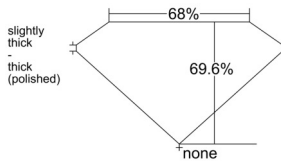

GIA®

FACSIMILE

GIA REPORT 6552428244

Verify this report at GIA.edu

GIA NATURAL DIAMOND DOSSIER®

June 04, 2026
GIA Report Number 6552428244
Shape and Cutting Style ..... **Cut-Cornered Rectangular Modified Brilliant**
Measurements ..... 4.67 x 3.32 x 2.31 mm

GRADING RESULTS

Carat Weight ..... 0.30 carat
Color Grade ..... E
Clarity Grade S11

ADDITIONAL GRADING INFORMATION

Polish ..... Excellent
Symmetry ..... Very Good
Fluorescence ..... None
Clarity Characteristics ..... Feather, Cloud, Crystal
Inscription(s): GIA 6552428244

PROPORTIONS

Profile not to actual proportions

GRADING SCALES

GIA COLOR SCALE		GIA CLARITY SCALE			
COLORLESS	D	VERY VERY SLIGHTLY INCLUDED	FLAWLESS		
	E		INTERNALLY FLAWLESS		
	F	VERY SLIGHTLY INCLUDED	VVS₁		
	G		VVS₂		
	H		VS₁		
	NEAR COLORLESS	I	SLIGHTLY INCLUDED	VS₂	
		J		S1₁	
		FAINT	K	INCLUDED	S1₂
			L		I₁
			M		I₂
VERT LIGHT	N	LIGHT	I₃		
	O				
	P				
	Q				
	R