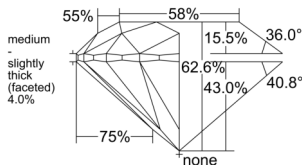

GIA®

FACSIMILE

GIA REPORT 6552428915

Verify this report at GIA.edu

GIA NATURAL DIAMOND DOSSIER®

June 04, 2026
GIA Report Number 6552428915
Shape and Cutting Style ..... Round Brilliant
Measurements ..... 5.61 - 5.64 x 3.52 mm

GRADING RESULTS

Carat Weight ..... 0.70 carat
Color Grade ..... F
Clarity Grade VVS1
Cut Grade ..... Excellent

ADDITIONAL GRADING INFORMATION

Polish ..... Excellent
Symmetry ..... Excellent
Fluorescence ..... Faint
Clarity Characteristics ..... Feather
Inscription(s): GIA 6552428915

PROPORTIONS

Profile to actual proportions