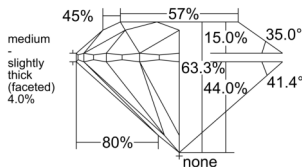

GIA®

FACSIMILE

GIA REPORT 6552429084

Verify this report at GIA.edu

GIA NATURAL DIAMOND DOSSIER®

June 05, 2026
GIA Report Number 6552429084
Shape and Cutting Style ..... Round Brilliant
Measurements ..... 4.64 - 4.68 x 2.95 mm

GRADING RESULTS

Carat Weight ..... 0.40 carat
Color Grade ..... J
Clarity Grade VVS1
Cut Grade ..... Excellent

ADDITIONAL GRADING INFORMATION

Polish ..... Excellent
Symmetry ..... Excellent
Fluorescence ..... Faint
Clarity Characteristics..... Pinpoint, Manufacturing Remnant,
Feather, Indented Natural
Inscription(s): GIA 6552429084

PROPORTIONS

Profile to actual proportions

GRADING SCALES

GIA COLOR SCALE

COLORESS	D
	E
	F
	G
	H
	I
NEAR COLORESS	J
	K
	L
FAIN	M
	N
	O
	P
	Q
VERY LIGHT	R
	S
	T
	U
	V
	W
	X
	Y
LIGHT	Z

GIA CLARITY SCALE

FLAWLESS	INTERNAL FLAWLESS	
		FLAWLESS
VERY VERY SLIGHTLY INCLUDED	VVS₁	
	VVS₂	
VERY SLIGHTLY INCLUDED	VS₁	
	VS₂	
SLIGHTLY INCLUDED	SI₁	
	SI₂	
INCLUDED	I₁	
	I₂	
	I₃	

GIA CUT SCALE

EXCELLENT
VERY GOOD
GOOD
FAIR
POOR