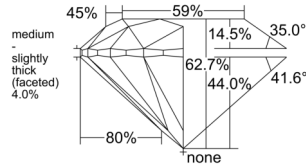

GIA®

FACSIMILE

GIA REPORT 6552429484

Verify this report at GIA.edu

GIA NATURAL DIAMOND DOSSIER®

June 05, 2026
GIA Report Number 6552429484
Shape and Cutting Style ..... Round Brilliant
Measurements ..... 4.26 - 4.29 x 2.68 mm

GRADING RESULTS

Carat Weight ..... 0.30 carat
Color Grade ..... G
Clarity Grade S11
Cut Grade ..... Excellent

ADDITIONAL GRADING INFORMATION

Polish ..... Excellent
Symmetry ..... Excellent
Fluorescence ..... Faint
Clarity Characteristics ..... Feather, Crystal
Inscription(s): GIA 6552429484

PROPORTIONS

Profile to actual proportions

GRADING SCALES

GIA COLOR SCALE	GIA CLARITY SCALE	GIA CUT SCALE	
D	FLAWLESS	EXCELLENT	
E	INTERNALLY FLAWLESS		
F		VVS₁	VERY GOOD
G	VVS₂		
H	VS₁	GOOD	
I	VS₂		
J	S1₁	FAIR	
K	S1₂		
L	I₁	POOR	
M	I₂		
N	I₃		
O			
P			
Q			
R			
S			
T			
U			
V			
W			
X			
Y			
Z