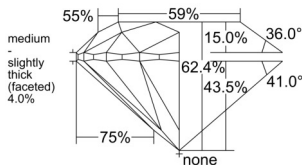

GIA®

FACSIMILE

GIA REPORT 6552429600

Verify this report at GIA.edu

GIA NATURAL DIAMOND DOSSIER®

June 05, 2026
GIA Report Number 6552429600
Shape and Cutting Style ..... Round Brilliant
Measurements ..... 5.65 - 5.69 x 3.54 mm

GRADING RESULTS

Carat Weight ..... 0.71 carat
Color Grade ..... E
Clarity Grade VVS1
Cut Grade ..... Excellent

ADDITIONAL GRADING INFORMATION

Polish ..... Excellent
Symmetry ..... Excellent
Fluorescence ..... Medium Blue
Clarity Characteristics..... Cloud, Pinpoint, Feather
Inscription(s): GIA 6552429600

PROPORTIONS

Profile to actual proportions