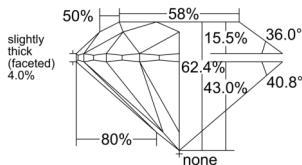

GIA®

FACSIMILE

GIA REPORT 6552429704

Verify this report at GIA.edu

GIA NATURAL DIAMOND DOSSIER®

June 05, 2026
GIA Report Number 6552429704
Shape and Cutting Style ..... Round Brilliant
Measurements ..... 5.90 - 5.94 x 3.70 mm

GRADING RESULTS

Carat Weight ..... 0.81 carat
Color Grade ..... G
Clarity Grade VS1
Cut Grade ..... Excellent

ADDITIONAL GRADING INFORMATION

Polish ..... Excellent
Symmetry ..... Excellent
Fluorescence ..... None
Clarity Characteristics ..... Cloud, Pinpoint
Inscription(s): GIA 6552429704

PROPORTIONS

GRADING SCALES

GIA COLOR SCALE

COLORESS	D
	E
	F
	G
	H
	I
	J
NEAR COLORESS	K
	L
Faint	M
	N
	O
	P
	Q
	R
	S
	T
	U
	V
	W
	X
	Y
Light	Z

GIA CLARITY SCALE

FLAWLESS	INTERNAL FLAWLESS		
		EXCELLENT	
VERY VERY SLIGHTLY INCLUDED	VVS₁	VERY GOOD	
VERY SLIGHTLY INCLUDED	VVS₂		
SLIGHTLY INCLUDED	VS₁	GOOD	
	VS₂		
INCLUDED	SI₁	FAIR	
	SI₂		
	I₁		
I₂	I₃	POOR