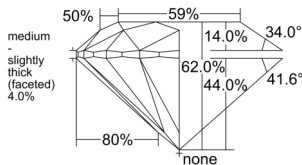

GIA®

FACSIMILE

GIA REPORT 6552430158

Verify this report at GIA.edu

GIA NATURAL DIAMOND DOSSIER®

June 09, 2026
GIA Report Number 6552430158
Shape and Cutting Style ..... Round Brilliant
Measurements ..... 4.47 - 4.51 x 2.78 mm

GRADING RESULTS

Carat Weight ..... 0.34 carat
Color Grade ..... E
Clarity Grade VS1
Cut Grade ..... Excellent

ADDITIONAL GRADING INFORMATION

Polish ..... Excellent
Symmetry ..... Excellent
Fluorescence ..... Medium Blue
Clarity Characteristics..... Crystal, Needle, Pinpoint
Inscription(s): GIA 6552430158

PROPORTIONS

Profile to actual proportions