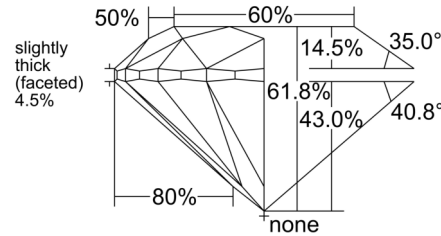

GIA NATURAL DIAMOND GRADING REPORT

June 05, 2026  
 GIA Report Number ..... 6552434346  
 Shape and Cutting Style ..... Round Brilliant  
 Measurements ..... 7.57 - 7.62 x 4.70 mm

GRADING RESULTS

Carat Weight ..... 1.70 carat  
 Color Grade ..... K  
 Clarity Grade ..... SI2  
 Cut Grade ..... Excellent

PROPORTIONS

Profile to actual proportions

CLARITY CHARACTERISTICS

KEY TO SYMBOLS\*

- Crystal
- ◡ Indented Natural
- ~ Feather
- △ Natural
- ☉ Cloud
- \\ Needle

\* Red symbols denote internal characteristics (inclusions). Green or black symbols denote external characteristics (blemishes). Diagram is an approximate representation of the diamond, and symbols shown indicate type, position, and approximate size of clarity characteristics. All clarity characteristics may not be shown. Details of finish are not shown.